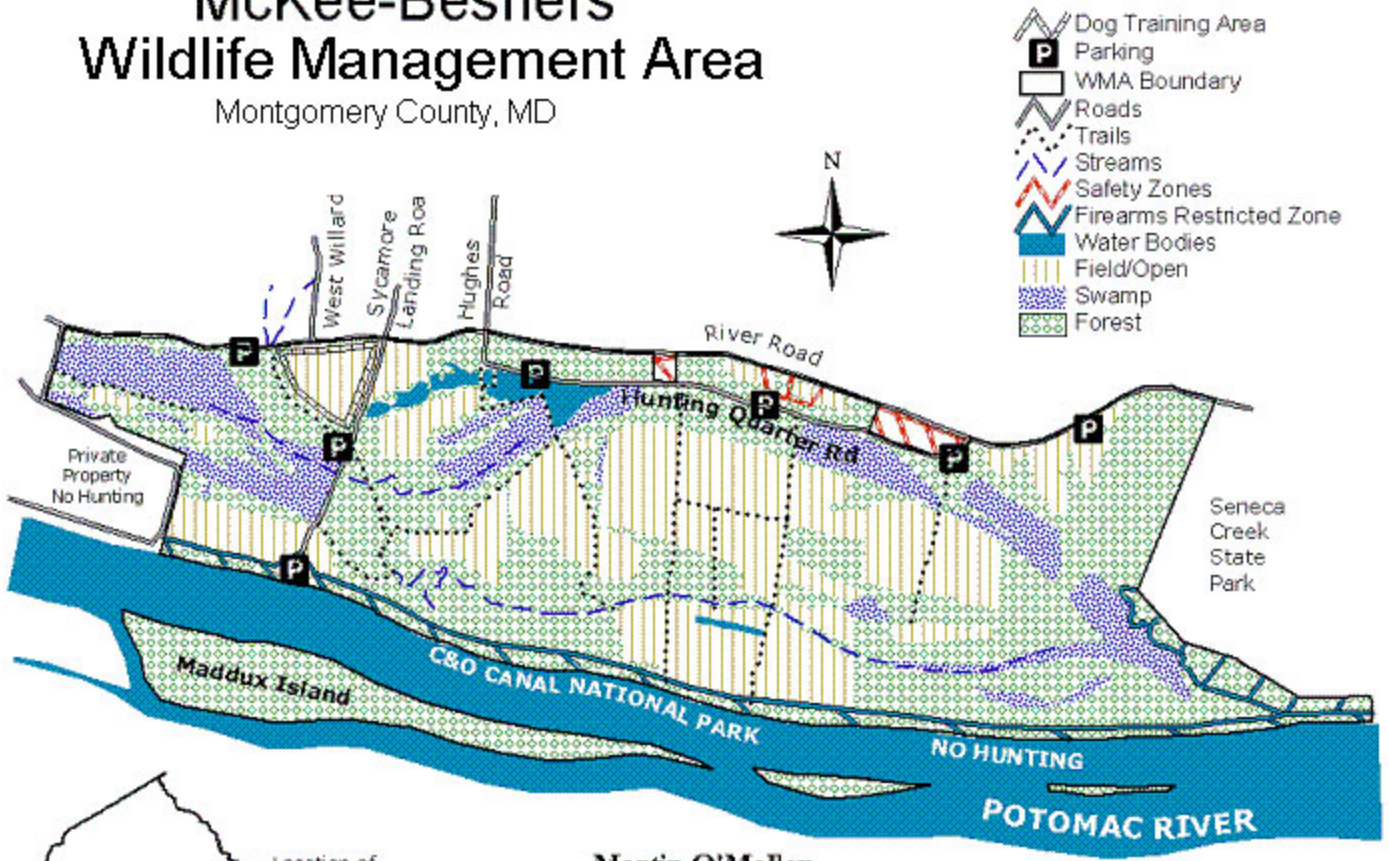

# Map of McKee-Beshers Wildlife Management Area

## McKee-Beshers Wildlife Management Area

Montgomery County, MD

Location of  
McKee-Beshers WMA  
in Montgomery Co.

0 0.9 Miles

**Martin O'Malley**  
*Governor*  
**Anthony G. Brown**  
*Lt. Governor*  
**John R. Griffin**  
*Secretary*